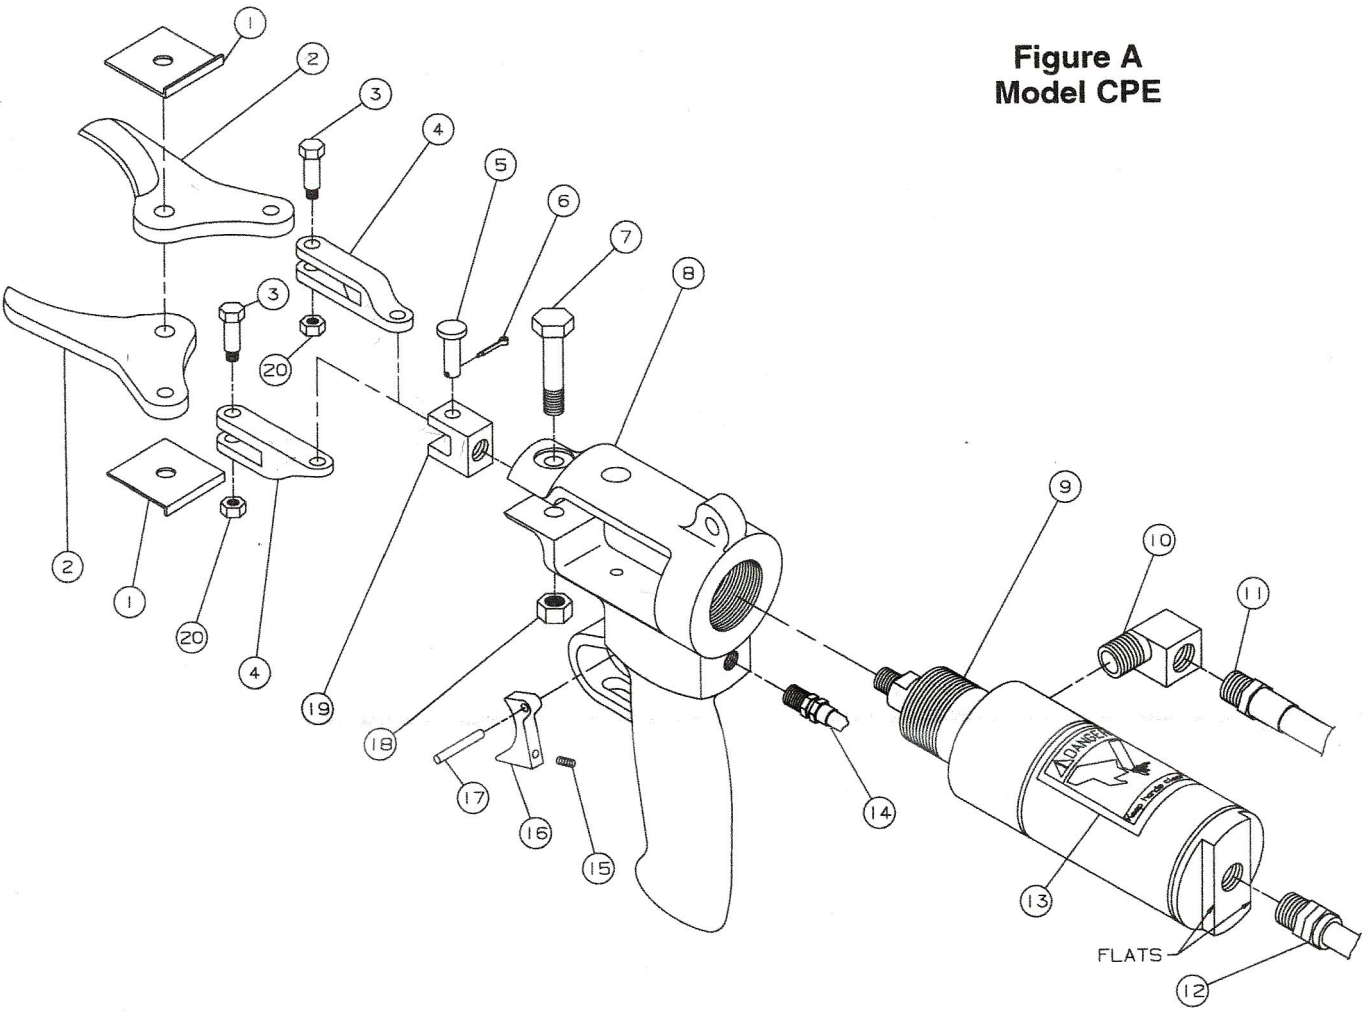

**Figure A**  
**Model CPE**

ITEM	PART NO.	PART NAME	QTY
1	1304042	Bearing Plate	2
2	1332050	Blade (standard)	2
	1332051	Blade (long)	
3	1301111	Link Bolt	2
4	1350096	Blade Link	2
5	1327073	Connecting Pin	1
6	1327065	Cotter Pin	1
7	1301102	Blade Pivot Bolt	1
8	1347006	Pistol Grip Handle (includes items 15-17)	1
9	1308020	Air Cylinder with item 13	1

ITEM	PART NO.	PART NAME	QTY
10	1324051	Street Elbow	4
11	1323011	Hose Assembly (Red)	1
12	3323004	Hose Assembly (White)	1
13	1017083	Danger Label	1
14	3323003	Hose Assembly (Yellow)	1
15	1336025	Spring	1
16	1345011	Trigger	1
17	1010321	Pivot Pin	1
18	1302022	Lock Nut	1
19	1310047	Yoke	1
20	1302024	Lock Nut	2